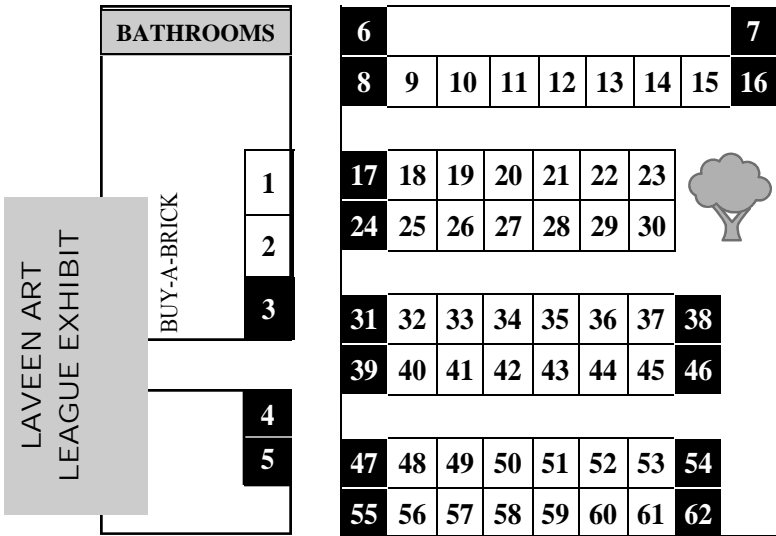

DOBBINS ROAD

Laveen Merchandise Sales
Laveen Community Council

BBQ
TICKET
SALES

BATHROOMS

A
B

C
D

Entertainment Stage #2

Eating Area #2

Exhibits of Antique Tractors, Engines, Classic Cars or other equipment

KID ZONE

Kettlecorn
Snack Wagon

Please respect our school property -
NO ALCOHOL/NO SMOKING/
NO DOGS